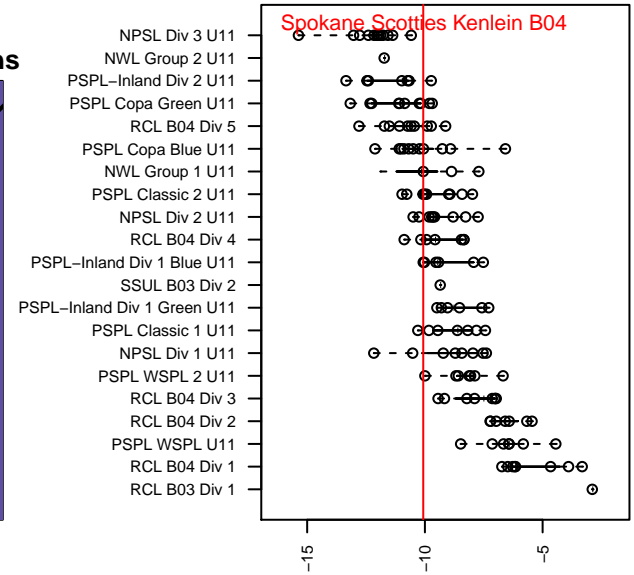

Spokane Scotties Kenlein B04

Spokane Scotties
Spokane, WA
B04 total strength=242
attack=0.3 defense=0.07
fall league = PSPL–Inland Div 1 Blue U11
spr league = Spr PSPL–Inland Div 1 Blue U11

alt names used:
IEYSA Scotties B04 Kenlein
IEYSA Scotties B04 Kenlein

Venues played:
2015 PSPL–Inland Div 1 Blue U11
2015 Spr PSPL–Inland Div 1 Blue U11

**attack and defense variance (black dot)
relative to other teams
and top 10 in region**

**attack and defense rating
relative to others at age
and all opponents in last 13 months**